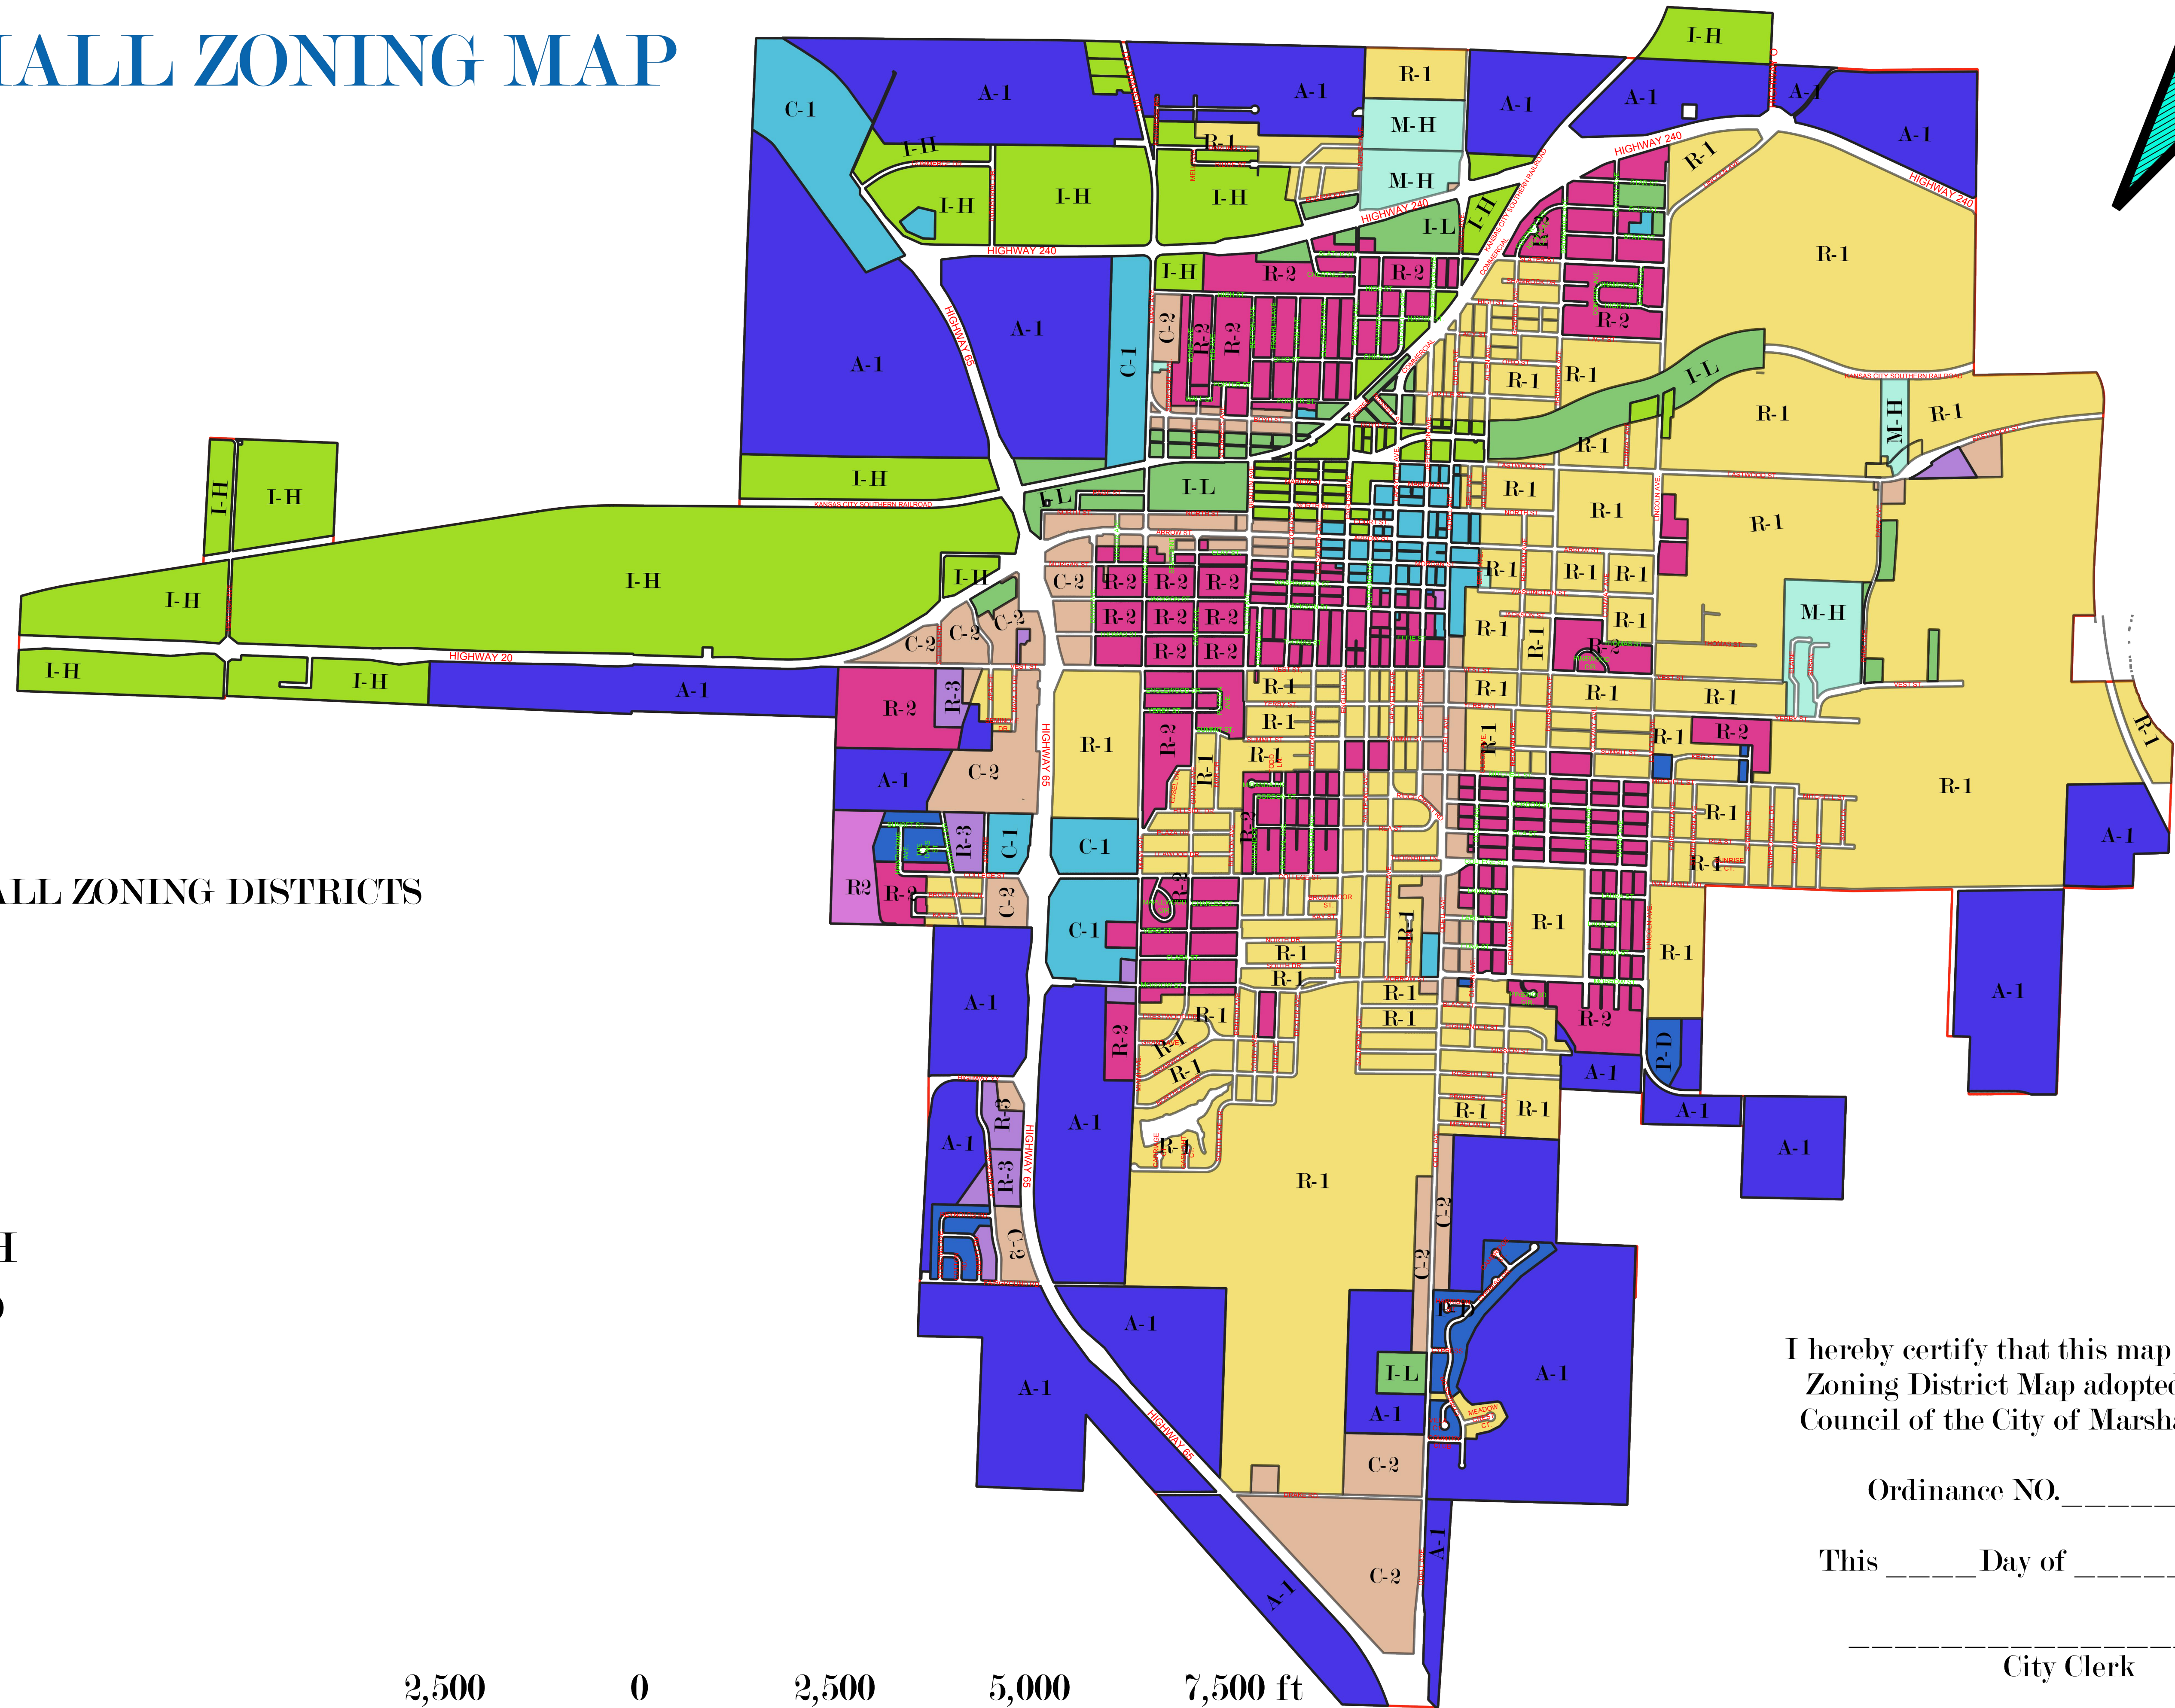

MARSHALL ZONING MAP

MARSHALL ZONING DISTRICTS

- A-1
- C-1
- C-2
- I-H
- I-L
- M-H
- P-D
- R-1
- R-2
- R-3
-

2,500 0 2,500 5,000 7,500 ft

I hereby certify that this map is the official
Zoning District Map adopted by the City
Council of the City of Marshall, Missouri